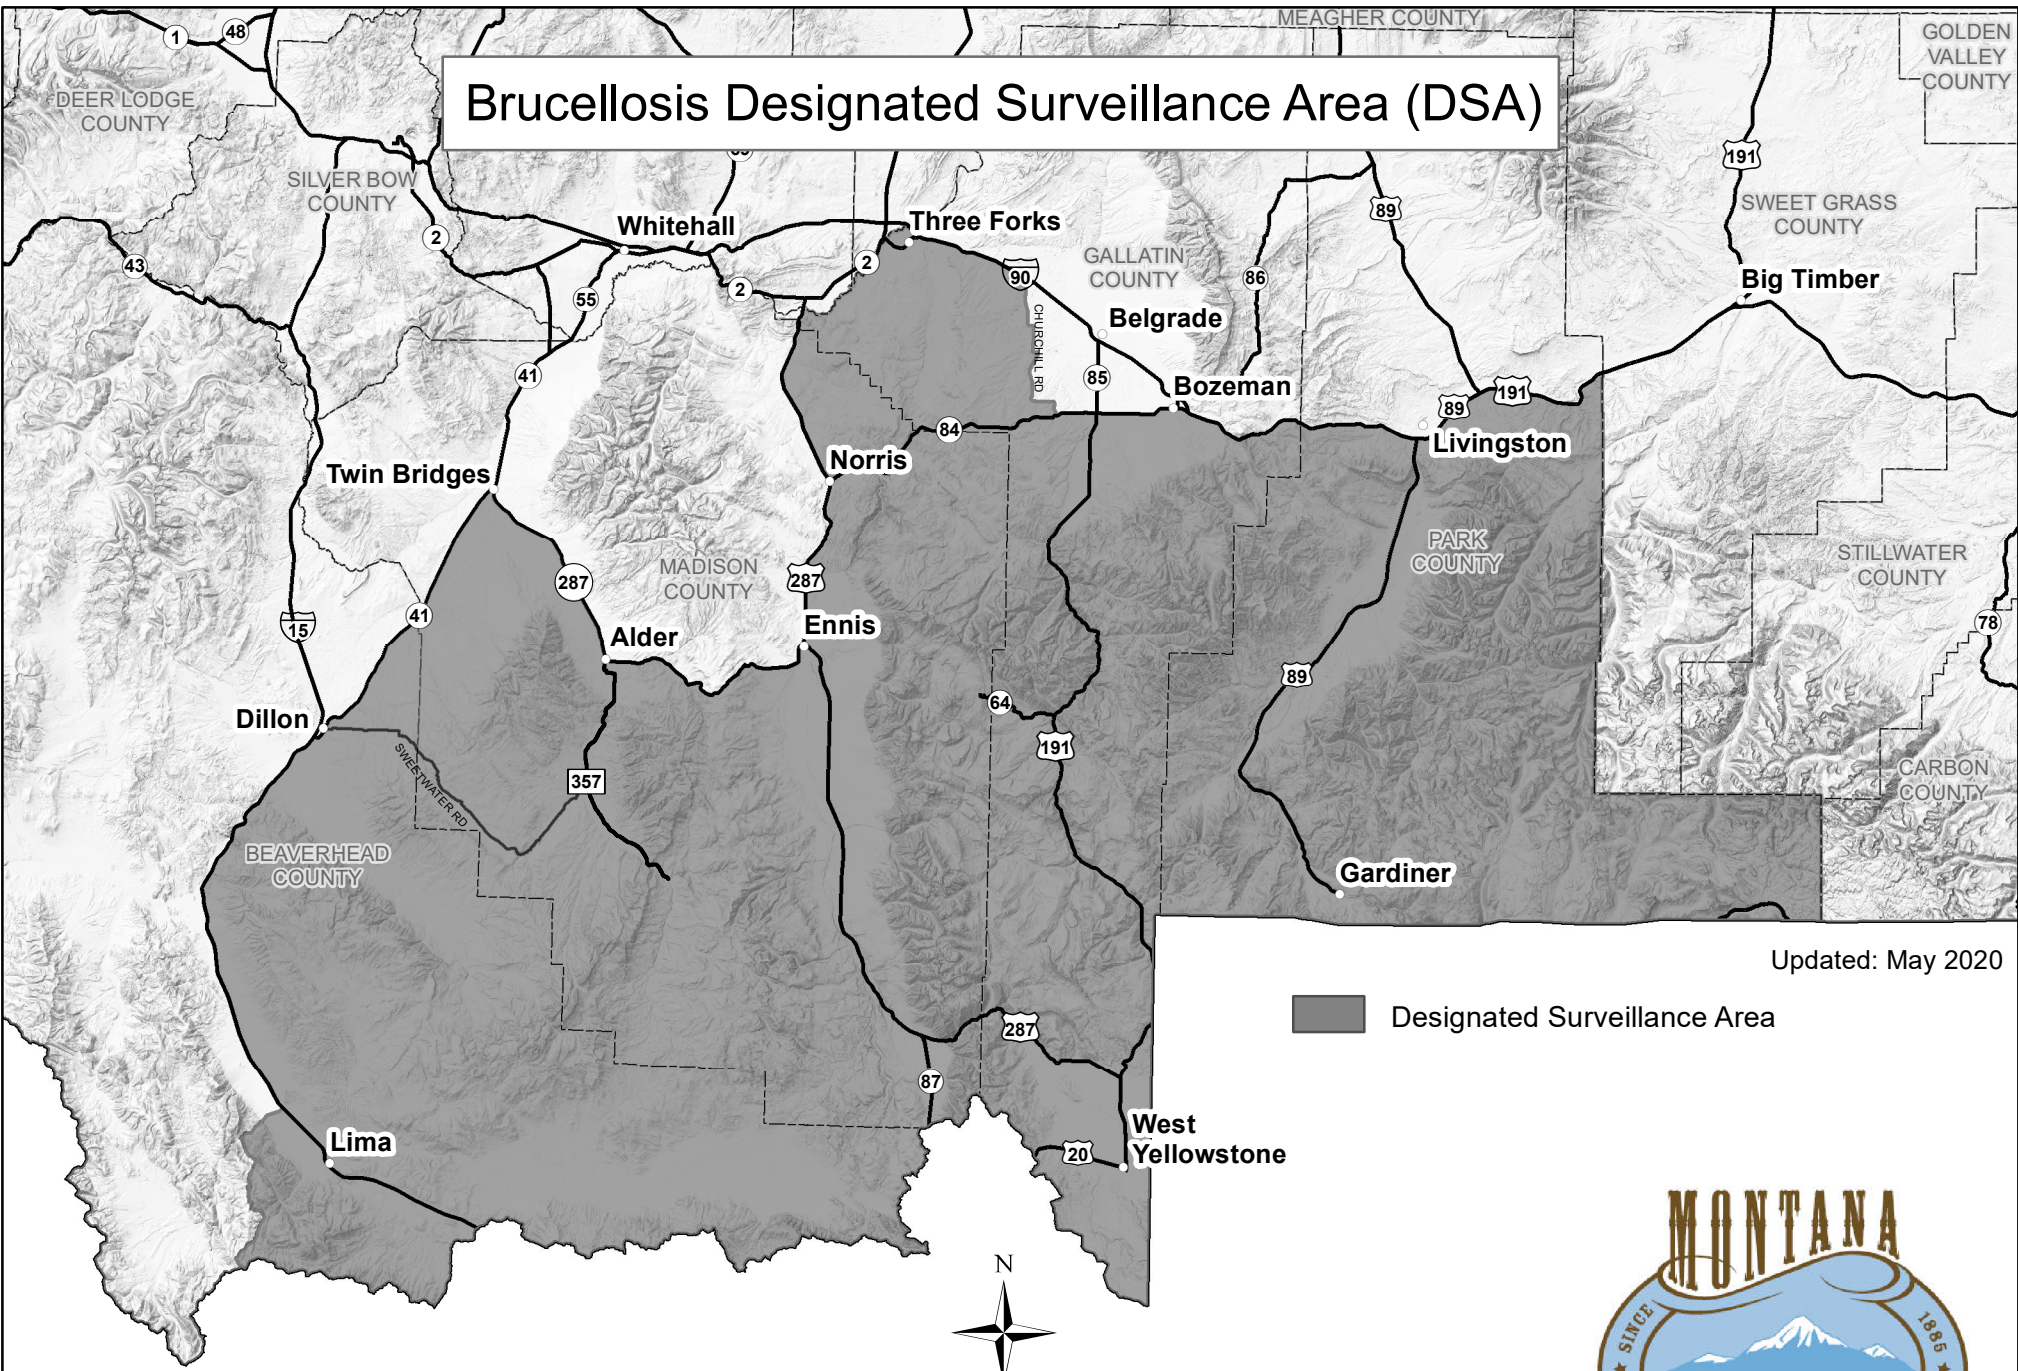

Brucellosis Designated Surveillance Area (DSA)

Updated: May 2020

■ Designated Surveillance Area

Map created by Montana Fish, Wildlife & Parks
DSA digitized from description provided by the
Montana Department of Livestock:
<http://liv.mt.gov/Animal-Health/Diseases/Brucellosis>
Reference data provided my Montana State Library
\\Wildlife\GameSpp\BigGame\Bison\DSA\2020